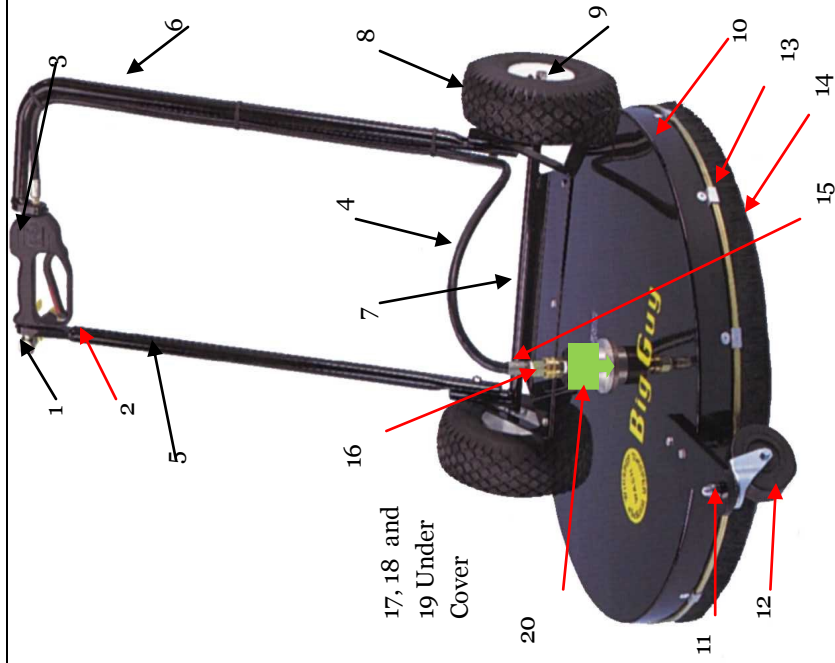

Lil' Big Guy 24"

LBG2400

Series 3 Swivel Assembly

WW311 Replacement Cartridge

11

1.	WW3104	Socket	1	11.	WW3114	Extension	1
2.	WW3105	Elbow	1	12.	WW3115	Caster	1
3.	WW3106	Trigger	1	13.	WW3116	Clip/Rivet	11
4.	WW3107-3/8	Hose	1	14.	WW3117	Brush	1
5.	WW3108	R-Handle	1	15.	WW115	Plug, Female	1
6.	WW3109	L-Handle	1	16.	WW104	Socket	1
7.	WW3110	Axle Assy	1	17.	GF504-2	Spray Bar-2 Tip	1
8.	WW3111NF2	Tire	2	18.	WW301	Spray Tips-	2
9.	WW3112	Nut	2	19.	WW400	Reducer-	1
10	LBG240	Cover	1	20.	WW312	Swivel	1
				Op	GF504-4	4 Tip Spray Bar-	

1.	ww131	Main Seal	1	6.	UC232L	Lower Gland	1
2.	WW130	Static O-Ring	1	7.	WW137	Snap Ring	2
3.	UC232	Upper Gland	1	8.	WW138	Bearing	2
4.	WW133	Secondary	1	9.	WW136	Rotor Shaft	1
5.	ww134	Static O-Ring	1	10.	WW142	Quad Seal	1
				11.	WW311	Instant Quick Change Cartridge	1