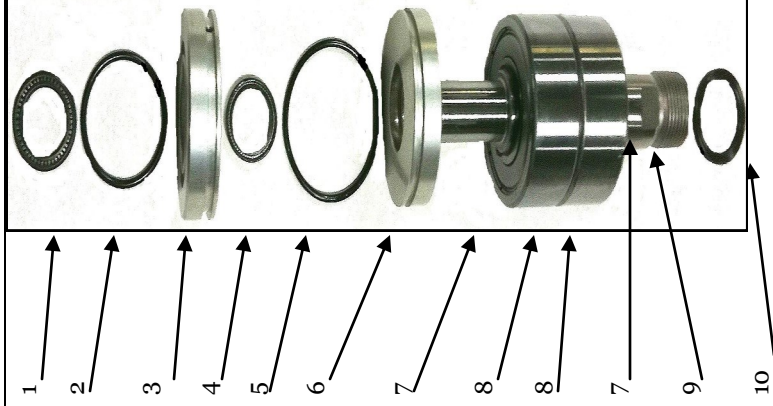

Lil' Big Guy 24"

LBG2400

Series 3 Swivel Assembly

WW311 Replacement Cartridge

11

1.	WW3104	Socket	1	11.	WW3114	Extension	1
2.	WW3105	Elbow	1	12.	WW3115	Caster	1
3.	WW3106	Trigger	1	13.	WW3116	Clip/Rivet	11
4.	WW3107-3/8	Hose	1	14.	WW3117	Brush	1
5.	WW3108	R-Handle	1	15.	WW115	Plug, Female	1
6.	WW3109	L-Handle	1	16.	WW104	Socket	1
7.	WW3110	Axle Assy	1	17.	GF504-2	Spray Bar-2 Tip	1
8.	WW3111NF2	Tire	2	18.	WW301	Spray Tips-	2
9.	WW3112	Nut	2	19.	WW400	Reducer-	1
10	LBG240	Cover	1	20.	WW312	Swivel	1
				Op	GF504-4	4 Tip Spray Bar-	

1.	ww131	Main Seal	1	6.	UC232L	Lower Gland	1
2.	WW130	Static O-Ring	1	7.	WW137	Snap Ring	2
3.	UC232	Upper Gland	1	8.	WW138	Bearing	2
4.	WW133	Secondary	1	9.	WW136	Rotor Shaft	1
5.	ww134	Static O-Ring	1	10.	WW142	Quad Seal	1
				11.	WW311	Instant Quick Change Cartridge	1