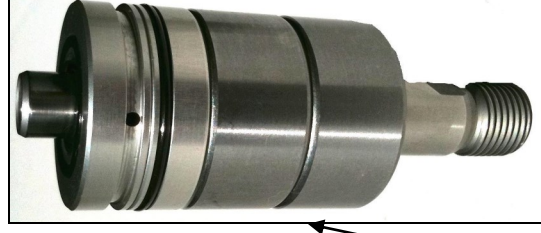

Lil' Big Guy 24"

LBG2400

Series 3 Swivel Assembly

WW311 Replacement Cartridge

11

1.	WW3104	Socket	1	11.	WW3114	Extension	1
2.	WW3105	Elbow	1	12.	WW3115	Caster	1
3.	WW3106	Trigger	1	13.	WW3116	Clip/Rivet	11
4.	WW3107-3/8	Hose	1	14.	WW3117	Brush	1
5.	WW3108	R-Handle	1	15.	WW115	Plug, Female	1
6.	WW3109	L-Handle	1	16.	WW104	Socket	1
7.	WW3110	Axle Assy	1	17.	GF504-2	Spray Bar-2 Tip	1
8.	WW3111NF2	Tire	2	18.	WW301	Spray Tips-	2
9.	WW3112	Nut	2	19.	WW400	Reducer-	1
10	LBG240	Cover	1	20.	WW312	Swivel	1
				Op	GF504-4	4 Tip Spray Bar-	

1.	ww131	Main Seal	1	6.	UC232L	Lower Gland	1
2.	WW130	Static O-Ring	1	7.	WW137	Snap Ring	2
3.	UC232	Upper Gland	1	8.	WW138	Bearing	2
4.	WW133	Secondary	1	9.	WW136	Rotor Shaft	1
5.	ww134	Static O-Ring	1	10.	WW142	Quad Seal	1
				11.	WW311	Instant Quick Change Cartridge	1